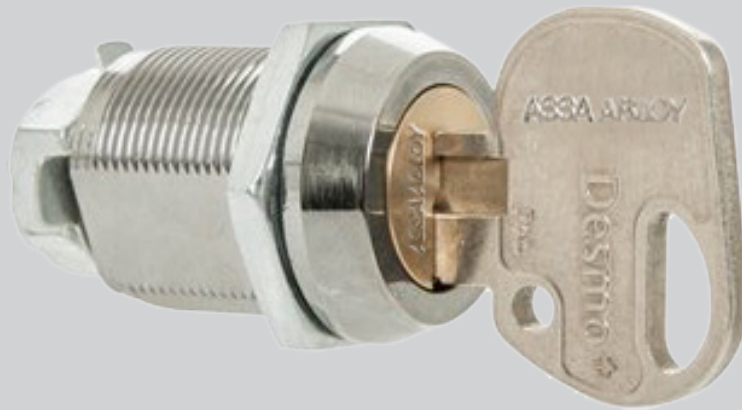

# ASSA ABLOY Desmo<sup>+</sup> 8950

ASSA ABLOY  
Opening Solutions

Cam Lock

#### Performance

ASSA ABLOY Desmo<sup>+</sup> is a high security cylinder design based on direct driven pins.

ASSA ABLOY Desmo<sup>+</sup> 8950 is an 8-pin camlock to be used on doors with 18/22 hole and up to 16 mm thickness.

The ASSA ABLOY Desmo<sup>+</sup> 8-pin design allows master keying and the technology creates a high number of differs.

Cylinders are made of nickel plated brass and the keys of nickel silver. Drill protection and double key entry is available on request.

#### Function

The key turns 90° and can only be removed when the catch is in the locked position. Double key entry is available on request.

Right hand turning as standard and left hand available on request.